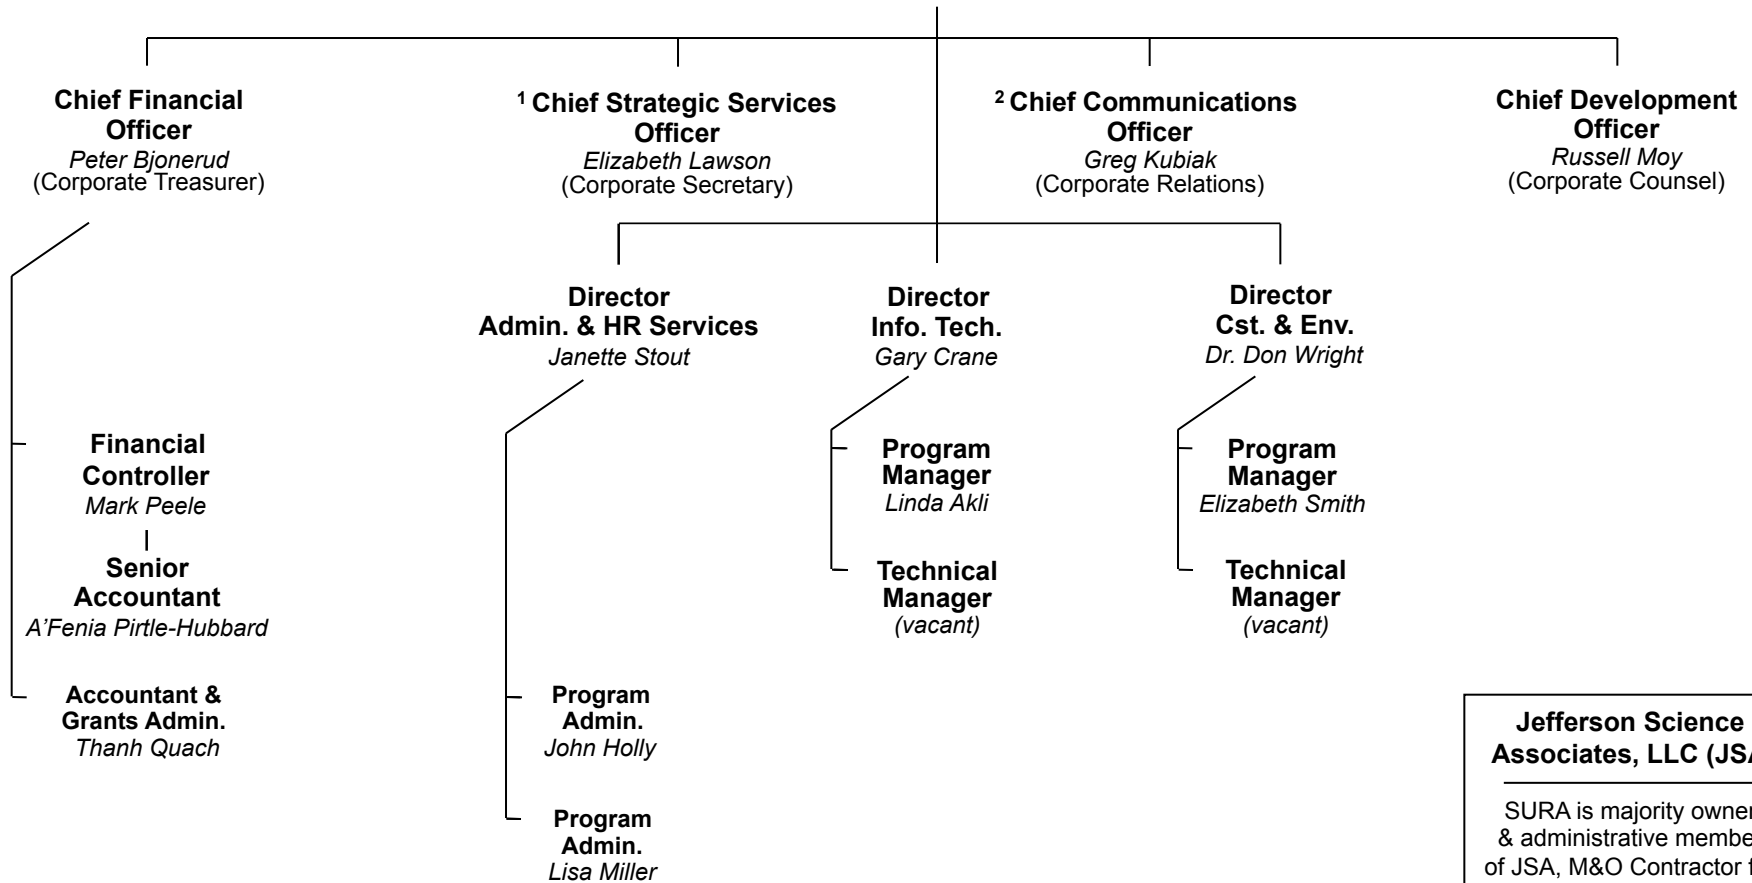

# Southeastern Universities Research Association (SURA)

**President & CEO**  
*Dr. Jerry Draayer*

**Senior Advisor & General Counsel**  
*Russell Moy*

**1 SURA Residence Facility**  
 Manager, Rose Durham  
 Front Desk, Melissa Hicks  
 Hospitality Personnel  
 Facilities Support

**2 SURA Relations Associates**  
 Kemper Consulting  
 Van Scoyoc Associates

**SURA Fellows**  
 JLab – (vacant)  
 IT – Dr. Don Riley  
 CER – Dr. Carolyn Thoroughgood  
 Dev – (vacant)

**Jefferson Science Associates, LLC (JSA)**

SURA is majority owner & administrative member of JSA, M&O Contractor for Thomas Jefferson National Accelerator Laboratory, a DOE research facility in Newport News, VA.

**JSA President & CEO**  
*Dr. Hugh E. Montgomery*