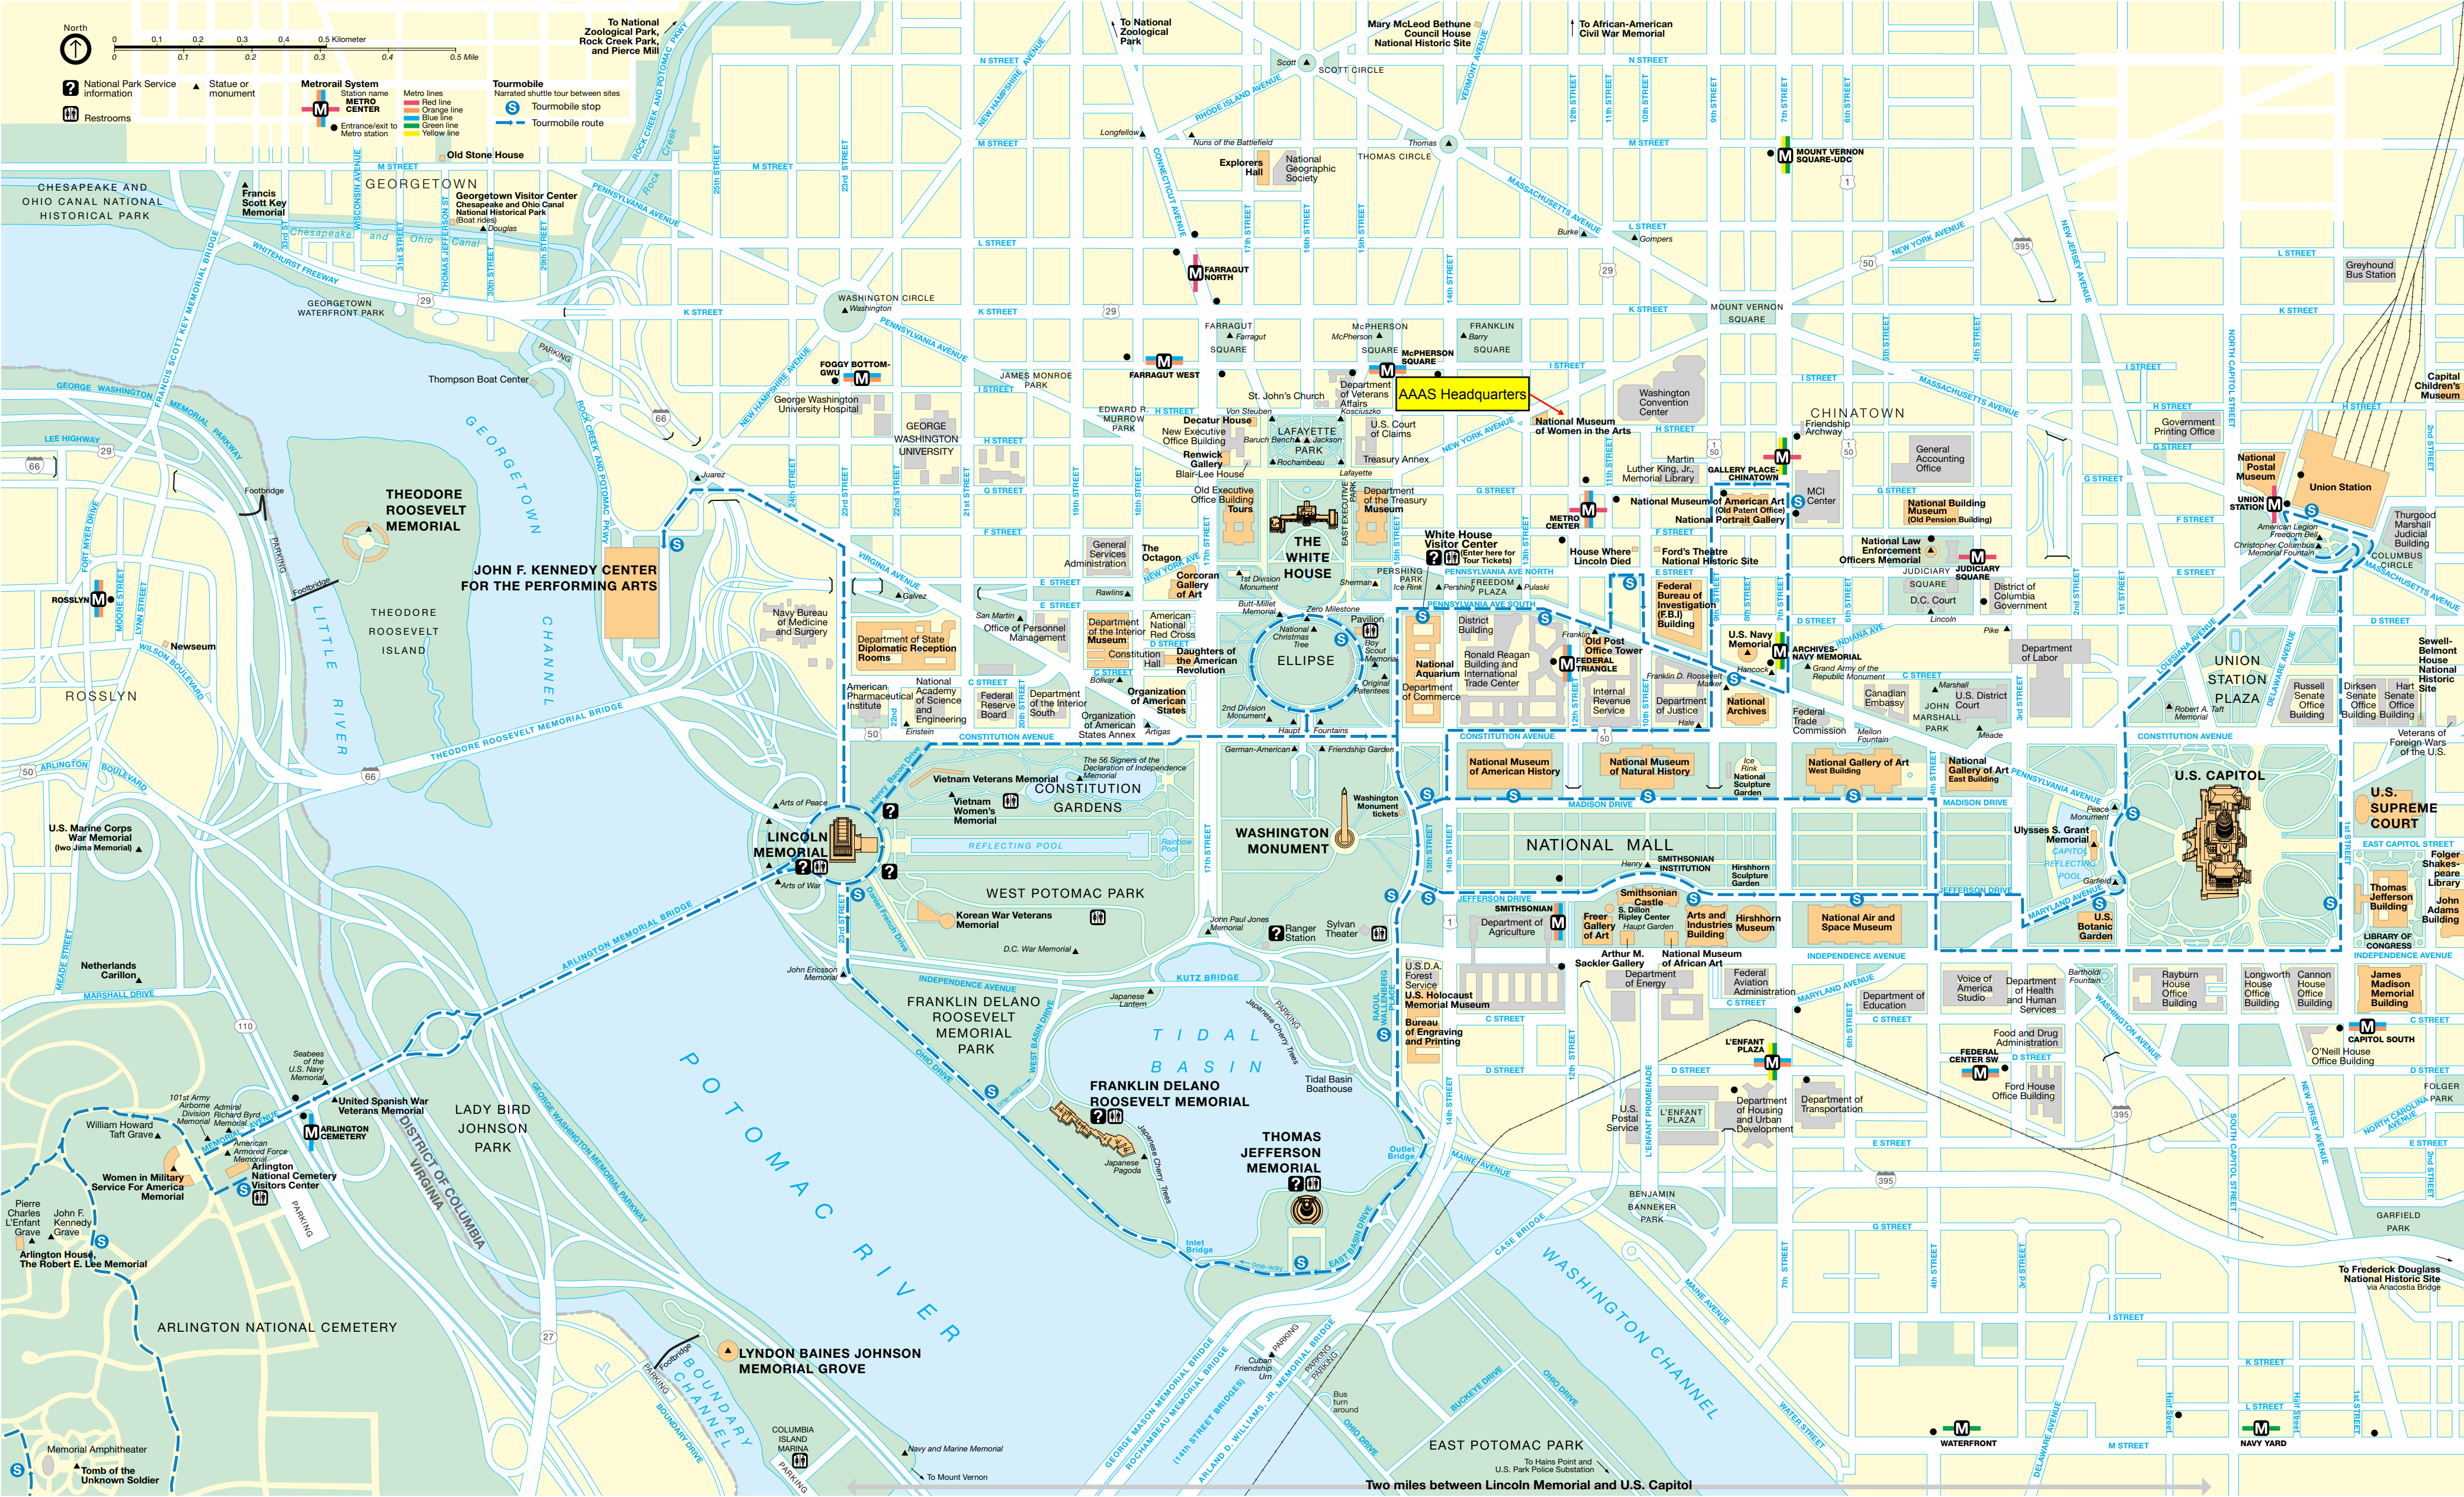

North

0 0.1 0.2 0.3 0.4 0.5 Kilometer
0 0.1 0.2 0.3 0.4 0.5 Mile

National Park Service Information

Restrooms

Stature or monument

Metro System

Station name

METRO CENTER

Entrance/exit to Metro station

Metro lines

Red line

Orange line

Blue line

Green line

Yellow line

Tourmobile

Narrated shuttle tour between sites

Tourmobile stop

Tourmobile route

AAAS Headquarters

White House Visitor Center

THE WHITE HOUSE

ELLIPSE

WASHINGTON MONUMENT

FRANKLIN DELANO ROOSEVELT MEMORIAL PARK

FRANKLIN DELANO ROOSEVELT MEMORIAL

THOMAS JEFFERSON MEMORIAL

LYNDON BAINES JOHNSON MEMORIAL GROVE

Two miles between Lincoln Memorial and U.S. Capitol